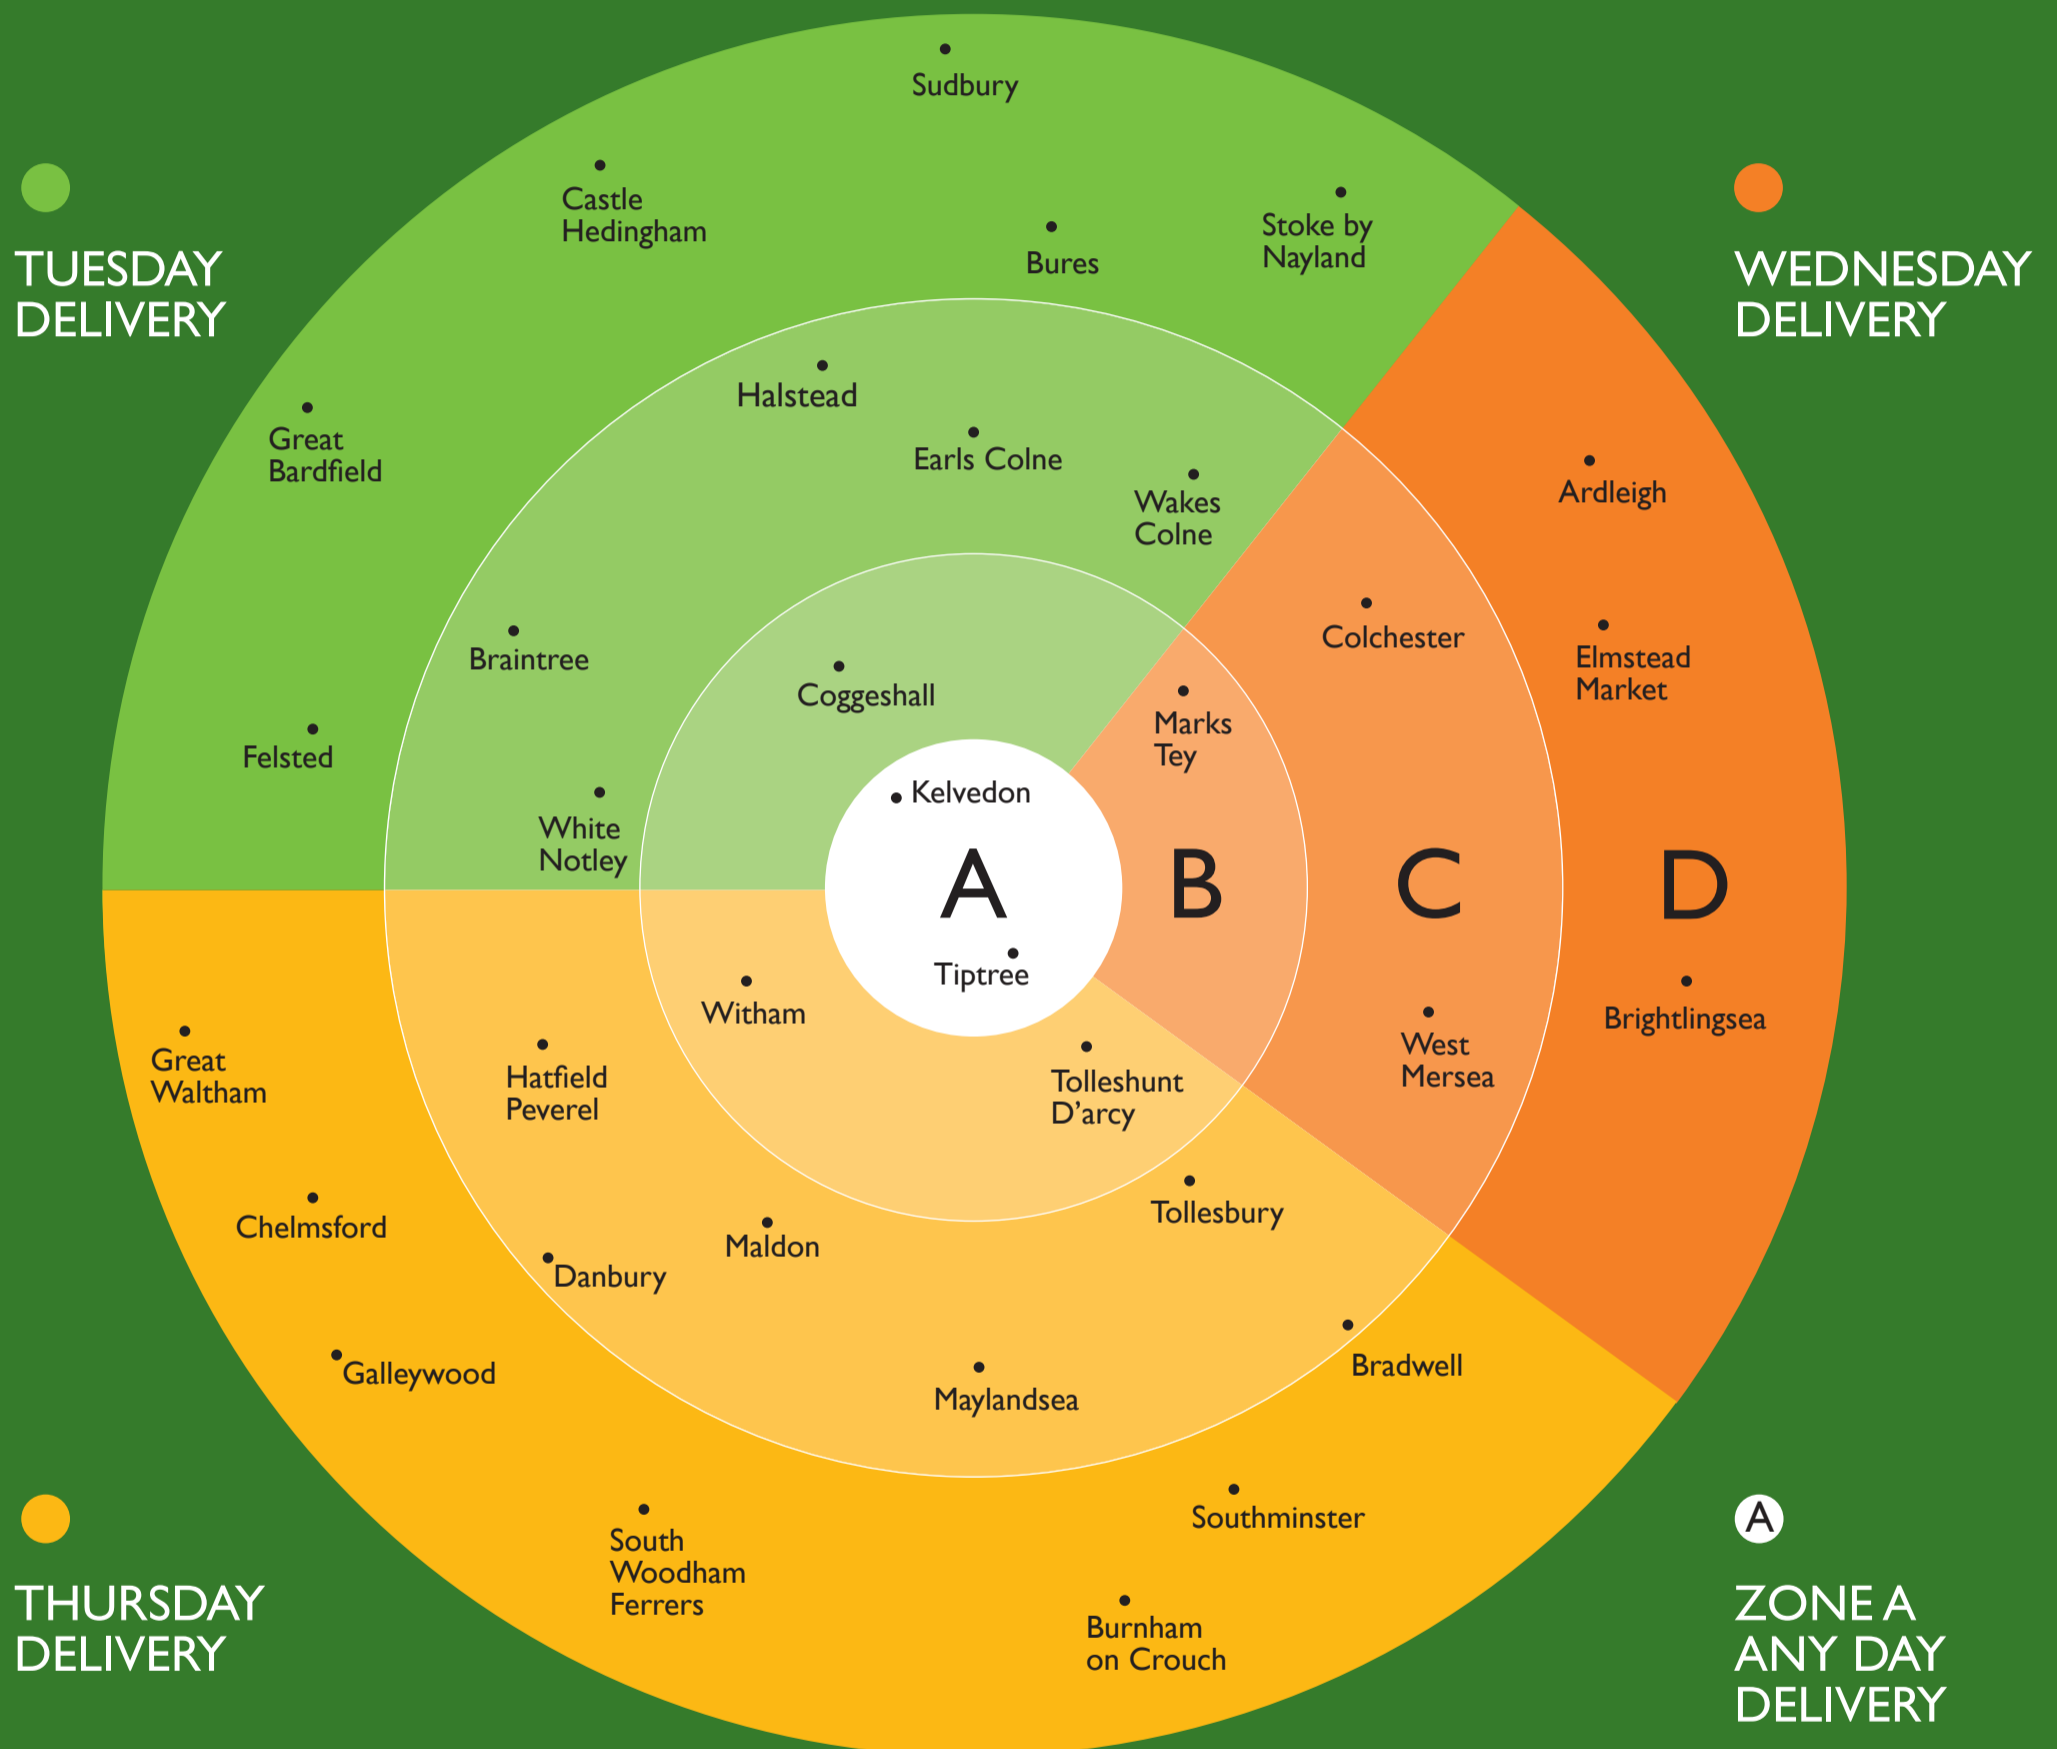

Delivery Service

(for bulky items)

DELIVERY CHARGES

- A** £10 or free delivery when you spend more than £250
- B** £20 charge or free delivery when you spend more than £500
- C** £30 charge or free delivery when you spend more than £750
- D** £40 charge or free delivery when you spend more than £1000