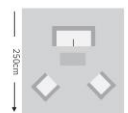

2 x Lounging Chairs
1 x Lounging Sofa
1 x Coffee Table

Group 1 £2495 | Group 2 £2580