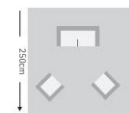

ALU
TABLE TOP OPTION
Black Aluminium Slatted

HPL
TABLE TOP OPTION
Charcoal Oak Effect HPL

EXAMPLE SETS

A selection of our most popular combinations - Dimensions are based on best fit

2 x Lounging Chairs
1 x Lounging Sofa