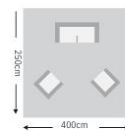

2 x Lounge Chairs
1 x Lounge Sofa

Group 1 £2095 | Group 2 £2120