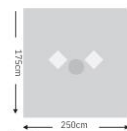

EXAMPLE SETS

A selection of our most popular combinations - Dimensions are based on best fit

1 x Bistro Set

Group 1 £885 | Group 2 £905