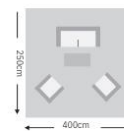

1 x Bistro Set

Group 1 £885 | Group 2 £905

2 x Lounge Chairs
1 x Lounge Sofa

Group 1 £2095 | Group 2 £2120

1 x Lounge Chair
1 x Lounge Sofa
1 x Coffee Table (Glass)
1 x Side Table (Glass)

Group 1 £2245 | Group 2 £2280