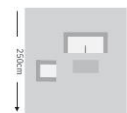

1 x Lounging Chair
1 x Lounging Sofa
1 x Coffee Table

Group 1 £1980 | Group 2 £2055