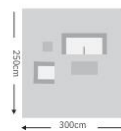

1 x Lounge Chair
1 x Lounge Sofa
1 x Coffee Table (Glass)
1 x Side Table (Glass)

Group 1 £2245 | Group 2 £2280