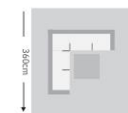

1 x Corner Set
1 x Adjustable Table

Group 1 £3430 | Group 2 £3595